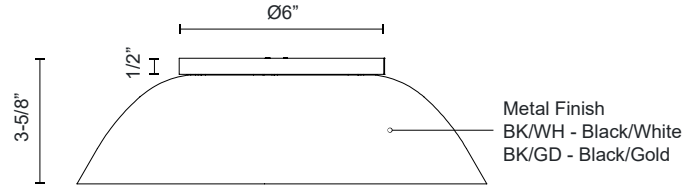

MAGELLAN
FM51212
 FLUSH MOUNT

PROJECT

DESCRIPTION

Statement piece with aluminum shade clad a hollow core. Fine textured dark exterior and white or gold reflector finish

FM51212-BK/WH
 Black/White

FM51212-BK/GD
 Black/Gold

SPECIFICATION DETAILS

* For custom options, consult factory for details.

Fixture Dimensions	D12" x H3-5/8"
Light Source	LED with DC Driver
Wattage	16W
Total Lumens	1280lm
Delivered Lumens	BK/WH-396lm
Voltage	120V
Color Temperature	3000K
CRI (Ra)	90CRI
Optional Color Temps	2700K - 5000K Available, Minimum Order Quantities Apply
LED Rated Life	50,000 hours
Dimming	100% - 10%, TRIAC or ELV Dimmer (Not Included)
Diffuser Details	Frosted acrylic diffuser
Shade Details	Spun Aluminum Shade
Location	Dry
Warranty	5 Years